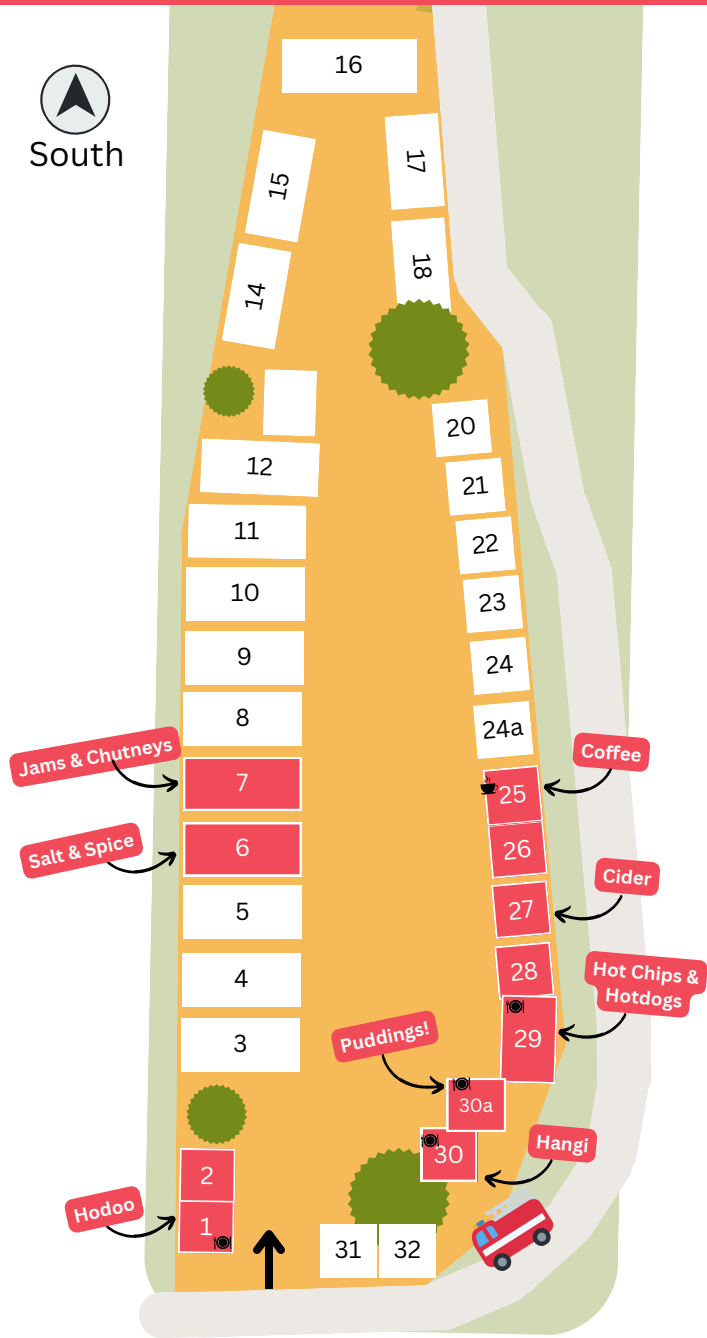

ŌTAKI CHRISTMAS Market

22 December
10am - 2pm
main highway, Ōtaki

Vendors: Car Park

1	HoDoo
2	HoDoo
3	2nd Hand
4	Maimiti Designs
5	Garden Art
6	Salt & Spice
7	Preservation
8	Collectables
9	Plants
10	Air Plants
11	Dreamy Moonlight Trinkets
12	Dreamy Moonlight Trinkets
13	N/A
14	Kids Smile
15	Kids Smile
16	Mobile Hobby Shop
17	Totes Amazeballs NZ
18	Xmas gifts, decorations

Santa Claus 11am - 1pm
Take a Photo with Santa

Vendors: Grass area

1	Jada's Designs
2	Manuhiri Healing
3	Honey & Pancake Mix
4	Native Trees
5	Landscape Art
6	Fraser Sticks
7	Visions of Clarity
8	My Little Kiwi
9	Kuku Creative
10	Kuku Creative
11	Santa Claus
12	Santa Claus
13	Yarnia + Mini and Moon
14	Rory's Realm
15	Bright Bud Designs
16	Cheesecakes & Xmas treats
17	Homomade
18	Kwality Candy Floss
19	Anthea's Kitchen
20	Nannyma
21	Heavenly Soaps
22	JJJ Melts

23	Made by Jenna
24	Rangiz Creations
25	Koha Gift Wrapping
26	Angel-A-Light + BBQ

New World

Harcourts

Hunting & Fishing

60 Minute parking

Riverstone Cafe