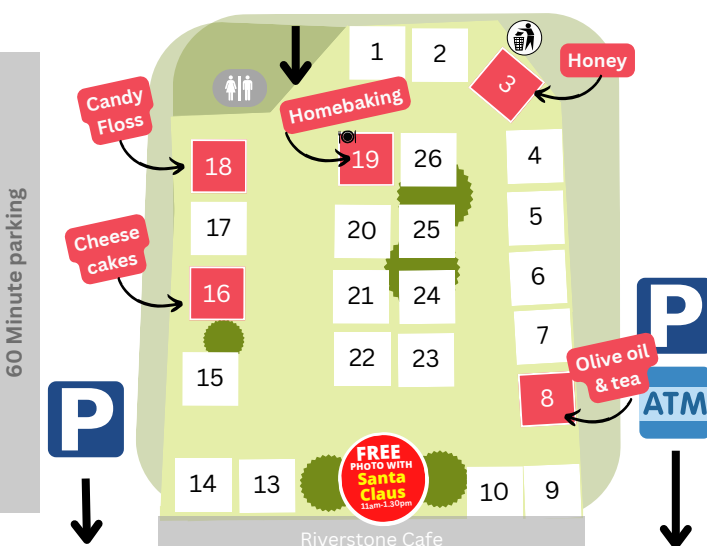

ŌTAKI CHRISTMAS Market

22 December
10am - 2pm
main highway, Ōtaki

Vendors: Car Park

1	HoDoo
2	HoDoo
3	2nd Hand
4	Maimiti Designs
5	Garden Art
6	Salt & Spice
7	Preservation
8	Collectables
9	Plants
10	Air Plants
11	Dreamy Moonlight Trinkets
12	Dreamy Moonlight Trinkets
13	N/A
14	Kids Smile
15	Kids Smile
16	Mobile Hobby Shop
17	Totes Amazeballs NZ
18	Xmas gifts, decorations

20	Collectables
21	Crown Lynn
22	Crown Lynn
23	Wkid Art
24	Morgan's Custom Jewellery
24a	Lumara Crochet
25	Paradise Coffee
26	Paradise Coffee
27	Elemental Cider
28	Baxters
29	Baxters
30a	Heavenly Sins
30	P&S Kai Kart
31	Garden Jewels NZ
32	Garden Jewels NZ

Santa Claus 11am - 1pm
Take a Photo with Santa

Vendors: Grass area

1	Jada's Designs
2	Manuhiri Healing
3	Honey & Pancake Mix
4	Native Trees
5	Landscape Art
6	Fraser Sticks
7	Visions of Clarity
8	My Little Kiwi
9	Kuku Creative
10	Kuku Creative
11	Santa Claus
12	Santa Claus
13	Yarnia + Mini and Moon
14	Rory's Realm
15	Bright Bud Designs
16	Cheesecakes & Xmas treats
17	Homomade
18	Kwality Candy Floss
19	Anthea's Kitchen
20	Nannyma
21	Heavenly Soaps
22	JJJ Melts

23	Made by Jenna
24	Rangiz Creations
25	Koha Gift Wrapping
26	Angel-A-Light + BBQ

New World

Harcourts

Hunting & Fishing

60 Minute parking

Riverstone Cafe